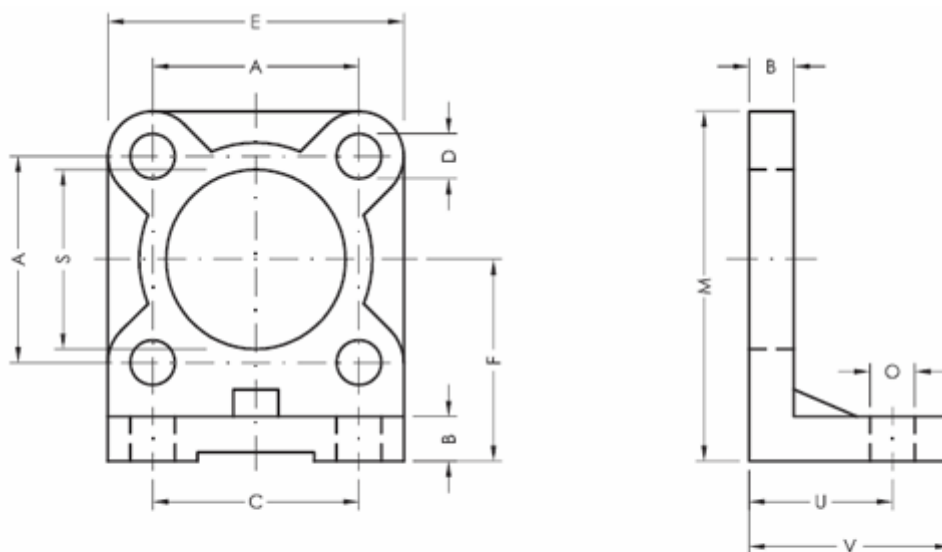

Data Sheet

Article number: 587003580

Description: High rise pedestal , 0035/80
for 80 mm cylinder

Measures

A	= 72.0	O = 12
B	= 12	S = 45
C	= 63	U = 41
Cylinder size	= 80	V = 55
D	= 11	
E	= 95	
F	= 63	
M	= 110.5	